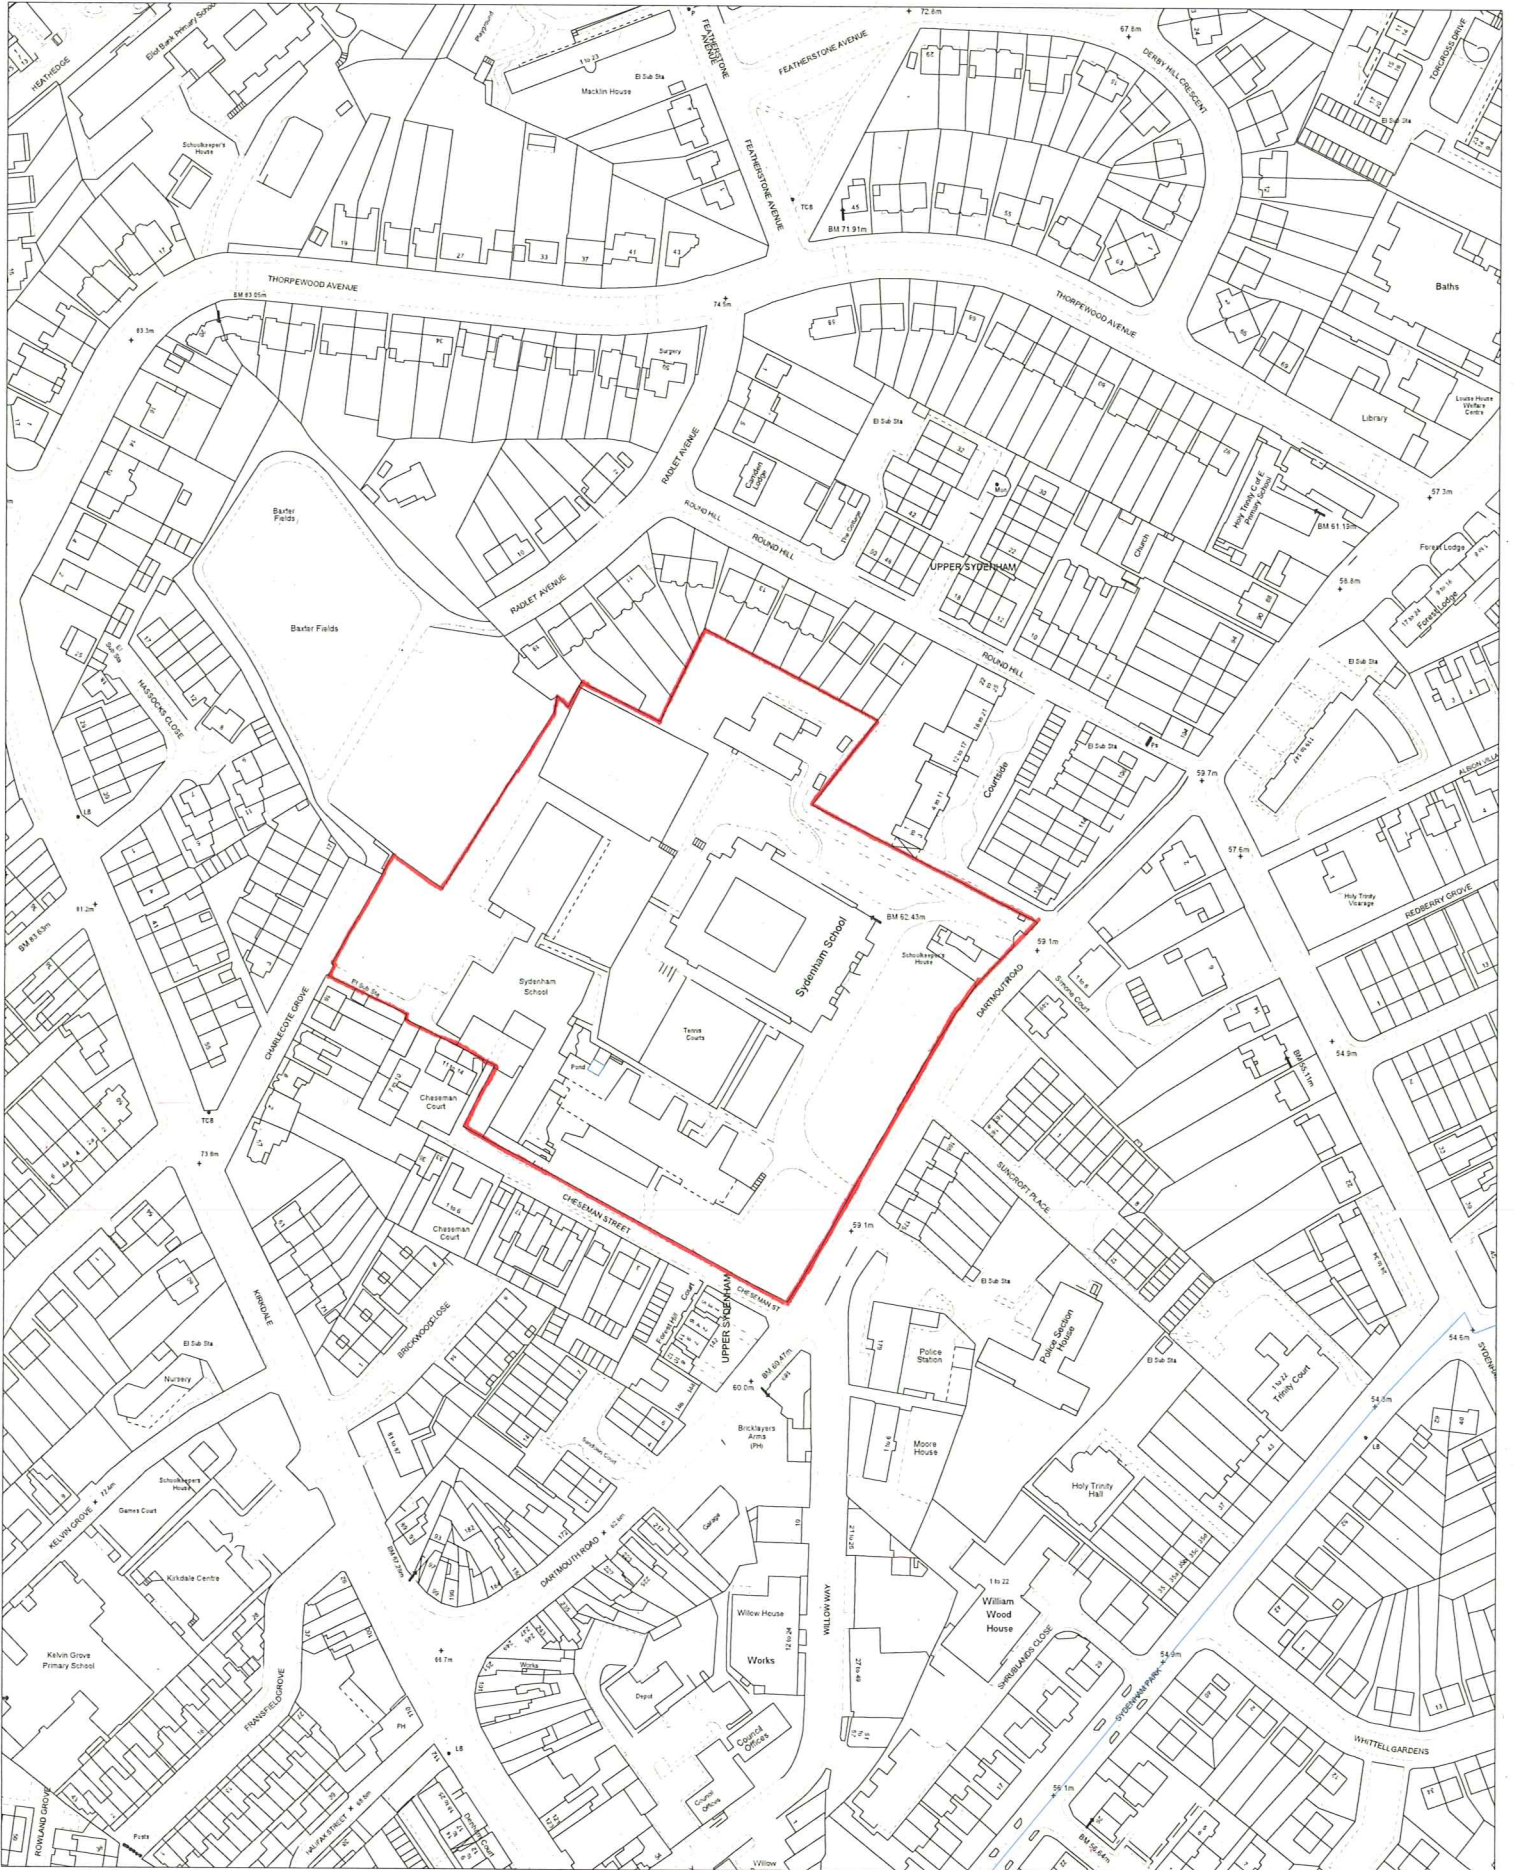

Sydenham School

Scale: 2500

Base on the
Ordnance Survey map
Licence no: 100017710
London, SE6 4RU

Date: 17/07/14